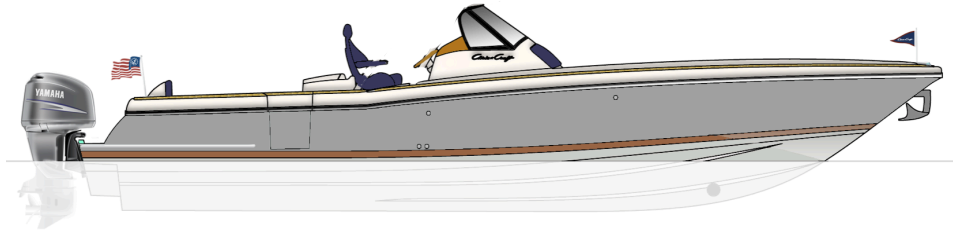

Exclusive Sportsboats Düsseldorf

Chris Craft Catalina 34 - 2017

Silver Bullet metallic with black striping
Length 10,40 width 3,10 Weight: 4600KG
only 148 Enginehours

Standard options:

- Interior color "Champagne"
- Interior Cabin "Walnut"
- Soundsystem Fusion with amplifier and Blue tooth
- Watersystem with shower on swimplatform
- Mahogany classic steering wheel
- Refrigerator
- Electric Toilet system Tecma
- Teak cockpit table
- Batterycharger 220volt
- Hydrolic trimtabs

Extra options:

- CE certified
- Heritage Edition (Full teak package, incl. cockpit floor)
- Silver Bullet metallic Yachtpaint Hull
- Garmin 7616XSV electronics package dual screen
- 2x Yamaha 350HP 4 stroke with command link plus
- Inox anchor with winch on remote and chain
- Bow docking lights - led
- Macerator pumpe
- Covers seats & console
- Mooring cover black
- Cover outboards