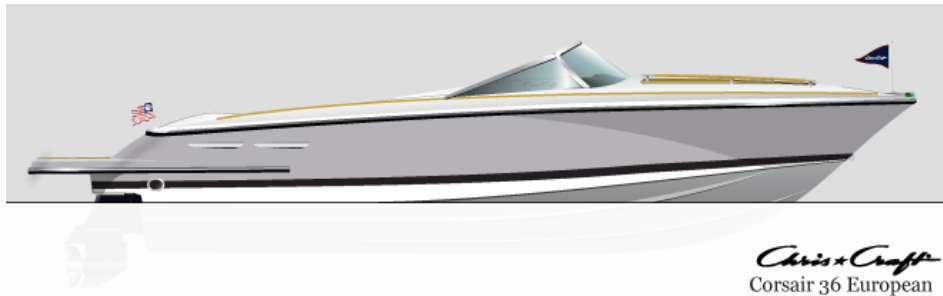

Exclusive Sportsboats Maaseik

Chris Craft Corsair 36 Heritage edition

Length 11,60 Width 3,80 Weight: 7.258KG

options:

- Full Heritage teak Edition and extra custom teak accents
- Iron Grey yacht-paint with black striping #
- 2x Volvo Penta 8,1L 420HP Fresh water cooling system
- Stainless steel duoprops
- Sidepower bow-truster #
- Ivory cream captains seats and interior #
- Mahogany classic steeringwheel 2019 #
- VHF raymarine #
- Teak swimplatform #
- Inox anchor with electric winch
- Macerator pump for wastetank
- Fusion Soundsystem with amplifier, radio & Bluetooth connection #
- Watersystem hot & cold with shower on swimplatform
- Cockpit Refrigerator and ice maker
- Tecma Head and Shower
- Batterycharger 220volt #
- Westerbeke Power generator
- Hardwood-floor Cabin Maple
- Inox 316 classic window
- Kitchen with Refrigerator / Microwave / Coffee-machine / Stove / Sink
- Stainless steel swim ladder #
- Bimini "Black" under electric enginehatch #
- Cockitcover Black #
- Interspeed Antifouling bottom paint black #